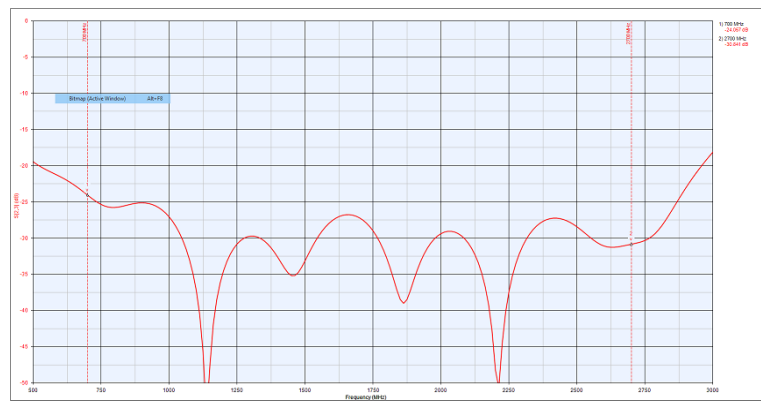

DIVIDER-COMBINER-SPLITTER 700/2700 MHz 4 WAYS

T-SP700/2700.04

MECHANICAL SPECIFICATIONS

Connectors	SMA female(JACK)50ohm
Operating temp.	-65°C to +85°C
Weight	383grams
Dimension	100x76x22(mm)

ELECTRICAL SPECIFICATIONS

Frequency range	700 ÷ 2700 MHz
Impedance (Ohms)	50
Insertion loss (MAX)	0.8 dB (Above 6.2dB) Split
Amplitude balance (MAX)	0.2dB
Phase balance (MAX)	4 DEGREES
Isolation (MIN)	22dB
DC voltage (MAX)	50Volts
Max power	1W