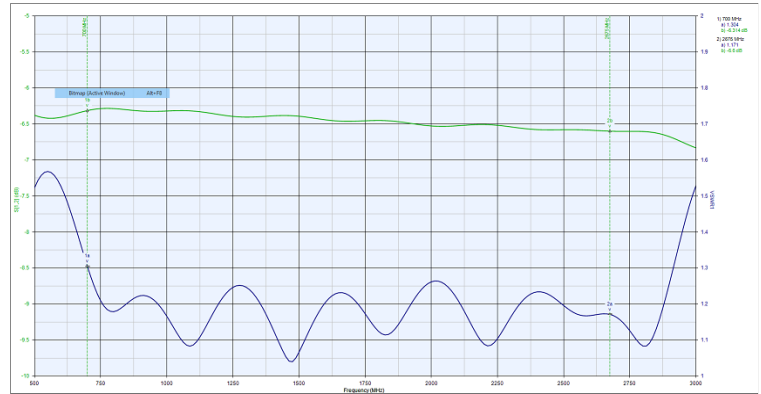

DIVIDER-COMBINER-SPLITTER 700/2700 MHz 4 WAYS

T-SP700/2700.04

MECHANICAL SPECIFICATIONS

Connectors	SMA female(JACK)50ohm
Operating temp.	-65°C to +85°C
Weight	383grams
Dimension	100x76x22(mm)

ELECTRICAL SPECIFICATIONS

Frequency range	700 ÷ 2700 MHz
Impedance (Ohms)	50
Insertion loss (MAX)	0.8 dB (Above 6.2dB) Split
Amplitude balance (MAX)	0.2dB
Phase balance (MAX)	4 DEGREES
Isolation (MIN)	22dB
DC voltage (MAX)	50Volts
Max power	1W