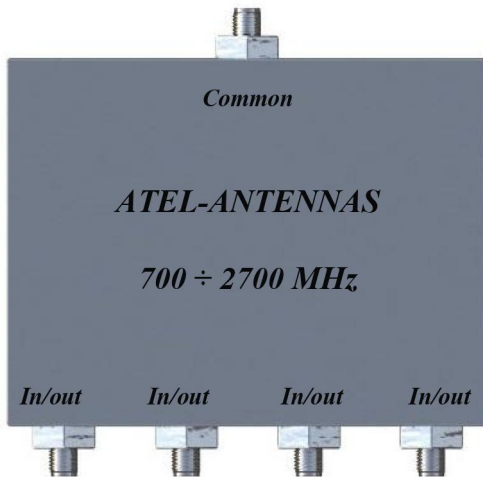

DIVIDER-COMBINER-SPLITTER 700/2700 MHz 4 WAYS

T-SP700/2700.04

MECHANICAL SPECIFICATIONS

Connectors	SMA female(JACK)50ohm
Operating temp.	-65°C to +85°C
Weight	383grams
Dimension	100x76x22(mm)

ELECTRICAL SPECIFICATIONS

Frequency range	700 ÷ 2700 MHz
Impedance (Ohms)	50
Insertion loss (MAX)	0.8 dB (Above 6.2dB) Split
Amplitude balance (MAX)	0.2dB
Phase balance (MAX)	4 DEGREES
Isolation (MIN)	22dB
DC voltage (MAX)	50Volts
Max power	1W