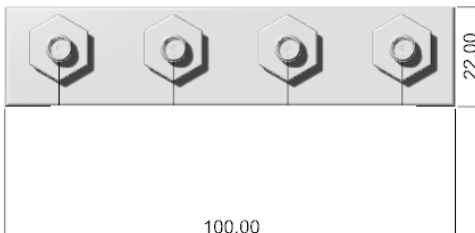

DIVIDER-COMBINER-SPLITTER 700/2700 MHz 4 WAYS

T-SP700/2700.04

MECHANICAL SPECIFICATIONS

Connectors	SMA female(JACK)50ohm
Operating temp.	-65°C to +85°C
Weight	383grams
Dimension	100x76x22(mm)

ELECTRICAL SPECIFICATIONS