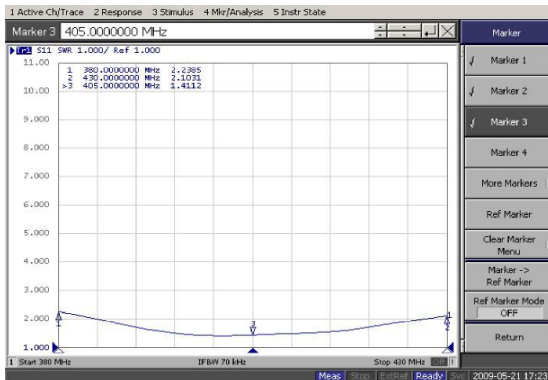

TETRA ANTENNA 28° FRONT MOUNTING 380-430 MHz

T-AU013.01

SPECIFICATIONS:

Material	
Cap	Polyamide 6
Gasket	Armitel EP 400
Rod.	Pibiflex 2564
Colour	Black
Base dimensions (mm)	
Lenght	60
Width	45
Mounting hole (mm)	
Squared	15*15
Round	Ø 19
Temperature (°C)	-30° - +80°

TECHNICAL DATA TETRA

Antenna type	5/8 l Mobile Antenna
Frequency range	380 ÷ 430 MHz
Impedance (Ohms)	50
Max power (W)	20
V.S.W.R.	Less than 2.3
Polarization	Vertical
Emission	Omnidirectional
Gain (dBi)	5
Rod lenght (mm)	500 ± 10
Rod section	1
Rod elevation	28°
Cable lenght	RG 174 mm.330±20
Connector	FME f.
Extension cable l	RG 58 mm.5000±20 TNC m. / FME m.