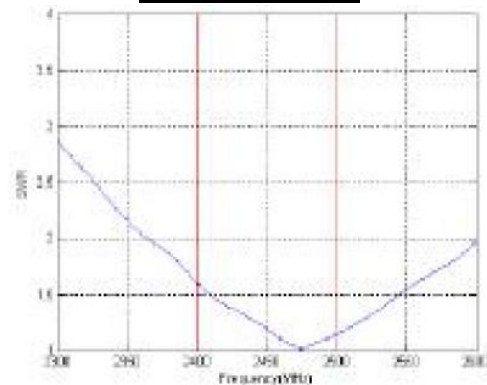

V.S.W.R. CURVE