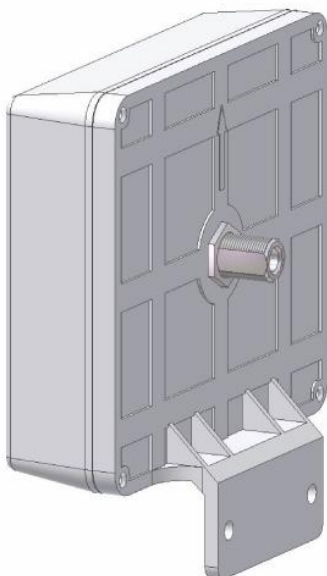

Type n° T-AT873 DIRECTIVE ANTENNA WLAN

SPECIFICATIONS

Material:	ABS
Colour:	Gray
Dimensions (mm):	162*142*45
Wind resistance:	120 Km/h
Mounting (mm):	On pole (from Ø20 ÷ Ø55)
Temperature (°C):	-30° - +80°

TECHNICAL DATA WLAN:

Antenna type:	Directive Antenna
Frequency range	2400 ÷ 2485 MHz
Impedance (Ohms):	50
Max power (W):	50
V.S.W.R.:	less than 2.0
Polarization:	Vertical
Emission:	Directive
Gain (dBi):	9
Connector:	N f.